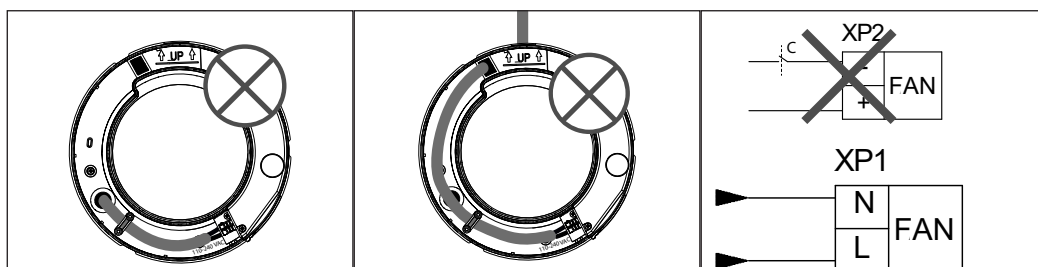

Connection diagram

110-240 VAC